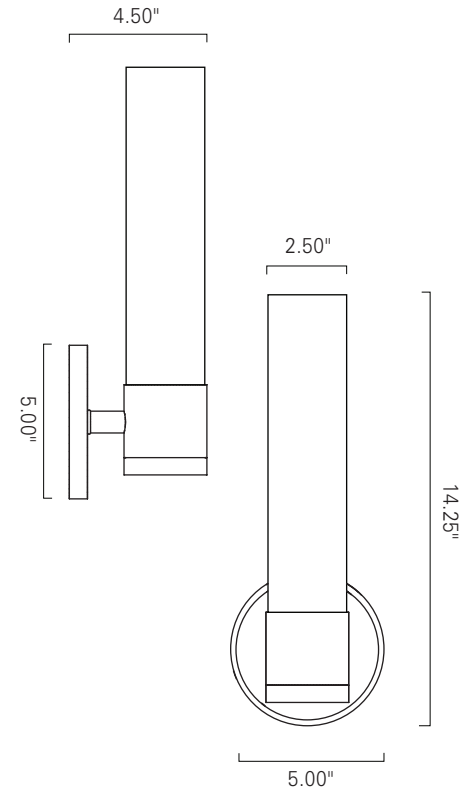

Abbot - 9645  
 Brushed Nickel (BN) Shiny Opal Glass (SO) Chrome (CH) Shiny Opal Glass (SO)

**LED**

Product Name / Model / Dimensions			Finish Options	Glass	Lamping Options
Abbot - 9645			<b>Standard</b> Brushed Nickel (BN) Chrome (CH)	<b>Standard</b> Shiny Opal Glass (SO)	<b>Standard</b> LED (LED) 1720 lm 3000K CCT *dimmable  *Refer to Norwellinc.com for LED Specifications
Height	Width	Projection			
14.25"	5"	4.5"			
Backplate					
Width					
5.00"					